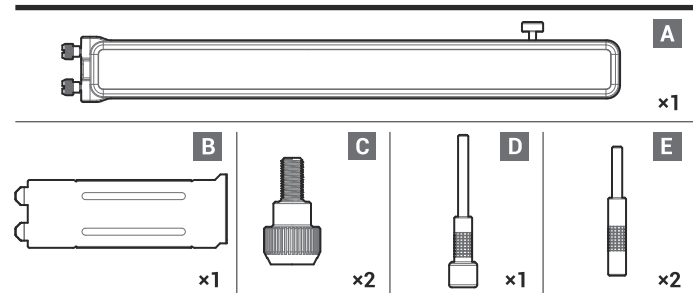

ST500 ARGB

UNIVERSAL GRAPHIC CARD HOLDER WITH ADDRESSABLE RGB

DEEPCOOL 

Step 1

Step 2

Step 3

Step 4

Step 5