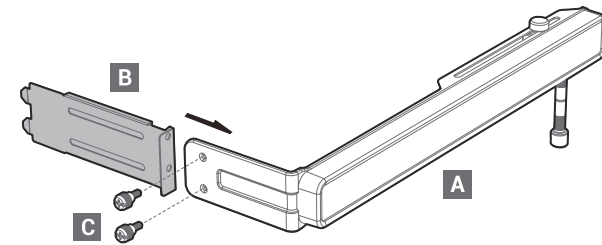

ST500 ARGB

UNIVERSAL GRAPHIC CARD HOLDER WITH ADDRESSABLE RGB

DEEPCOOL 

Step 1

Step 2

Step 3

Step 4

Step 5