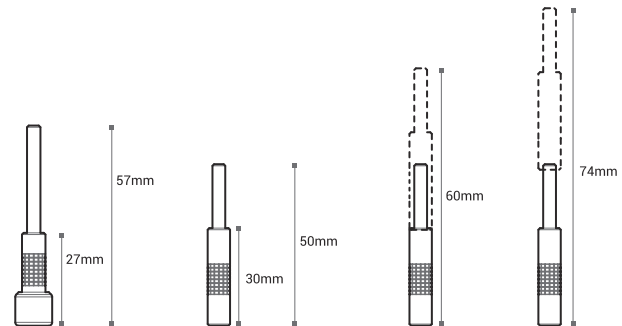

ST500 ARGB

UNIVERSAL GRAPHIC CARD HOLDER WITH ADDRESSABLE RGB

DEEPCOOL 

Step 1

Step 2

Step 3

Step 4

Step 5