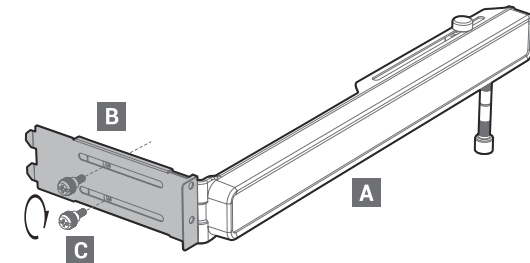

ST500 ARGB

UNIVERSAL GRAPHIC CARD HOLDER WITH ADDRESSABLE RGB

DEEPCOOL 

Step 1

Step 2

Step 3

Step 4

Step 5