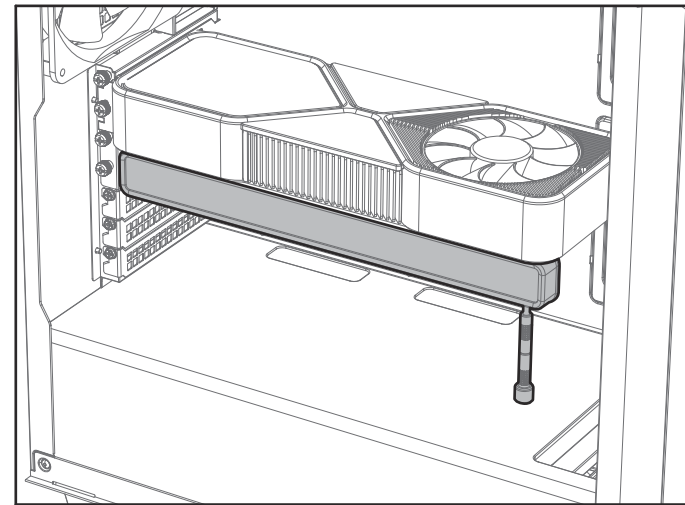

Step 7

- EN For more information, please check our website at: www.deepcool.com
- DE Weitere Informationen erhalten Sie auf unserer Webseite: www.deepcool.com
- FR Pour plus d'informations, visitez notre site internet : www.deepcool.com
- ES Para más información, por favor,visite nuestra página en: www.deepcool.com
- RU Подробнее на www.deepcool.com
- PT Para mais informação, visita o nosso website em: www.deepcool.com
- IT Per ulteriori informazioni,visitate il nostro sito web: www.deepcool.com
- JA 詳細については、以下URL先の公式WEBサイトをご確認ください www.deepcool.com
- KO 자세한 내용은 www.deepcool.com에서 확인하실 수 있습니다
- AR للمزيد من المعلومات , يرجى زيارة موقعنا على www.deepcool.com
- SV För mer information, gå till vår hemsida på: www.deepcool.com
- PL Aby uzyskać więcej informacji odwiedź naszą stronę www.deepcool.com
- CS Další informace najdete na našich webových stránkách: www.deepcool.com
- ZH 如需要更多信息, 請瀏覽網站www.deepcool.com
- ZH 如需要更多信息, 請浏览网站www.deepcool.com