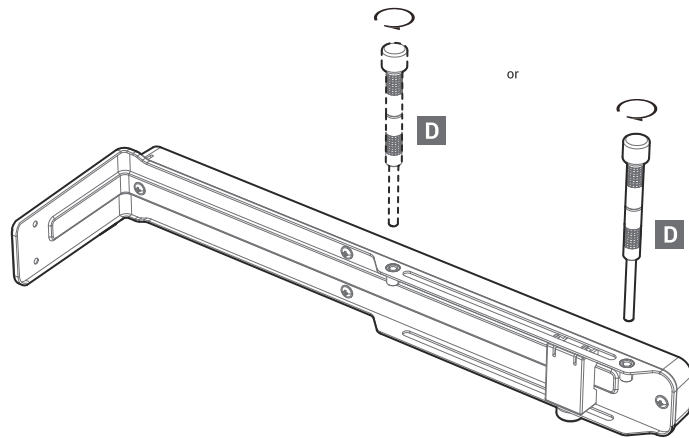

ST500 ARGB

UNIVERSAL GRAPHIC CARD HOLDER WITH ADDRESSABLE RGB

DEEPCOOL 

Step 1

Step 2

Step 3

Step 4

Step 5