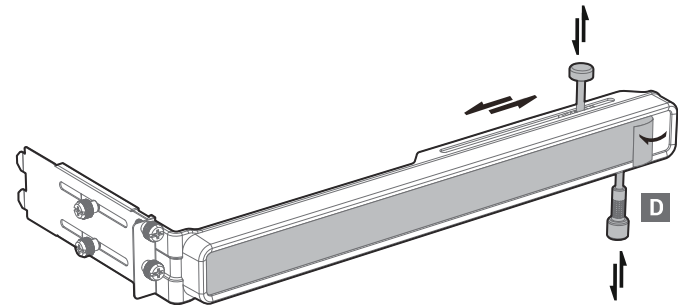

ST500 ARGB

UNIVERSAL GRAPHIC CARD HOLDER WITH ADDRESSABLE RGB

DEEPCOOL 

Step 1

Step 2

Step 3

Step 4

Step 5