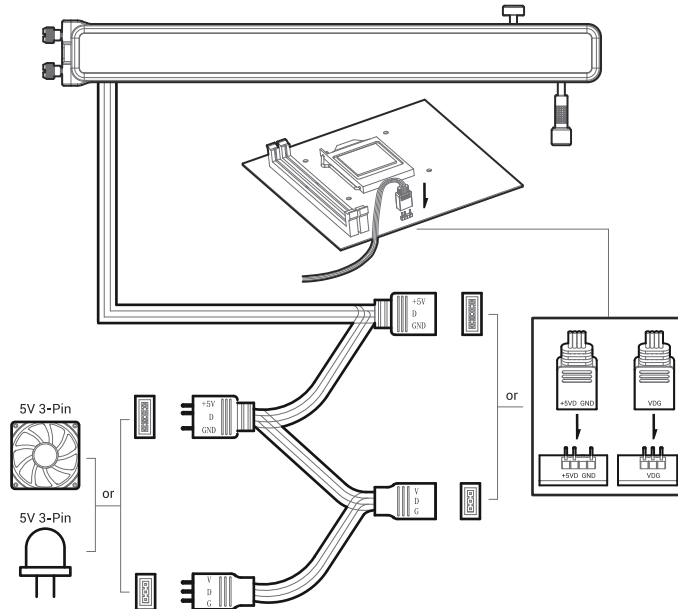

Step 5

Step 6

Step 7

- EN For more information, please check our website at: www.deepcool.com
- DE Weitere Informationen erhalten Sie auf unserer Webseite: www.deepcool.com
- FR Pour plus d'informations, visitez notre site internet : www.deepcool.com
- ES Para más información, por favor,visite nuestra página en: www.deepcool.com
- RU Подробнее на www.deepcool.com
- PT Para mais informação, visita o nosso website em: www.deepcool.com
- IT Per ulteriori informazioni,visitate il nostro sito web: www.deepcool.com
- JA 詳細については、以下URL先の公式WEBサイトをご確認ください www.deepcool.com
- KO 자세한 내용은 www.deepcool.com에서 확인하실 수 있습니다
- AR للمزيد من المعلومات , يرجى زيارة موقعنا على www.deepcool.com
- SV För mer information, gå till vår hemsida på: www.deepcool.com
- PL Aby uzyskać więcej informacji odwiedź naszą stronę www.deepcool.com
- CS Další informace najdete na našich webových stránkách: www.deepcool.com
- ZH 如需要更多信息, 請瀏覽網站www.deepcool.com
- ZH 如需要更多信息, 請浏览网站www.deepcool.com