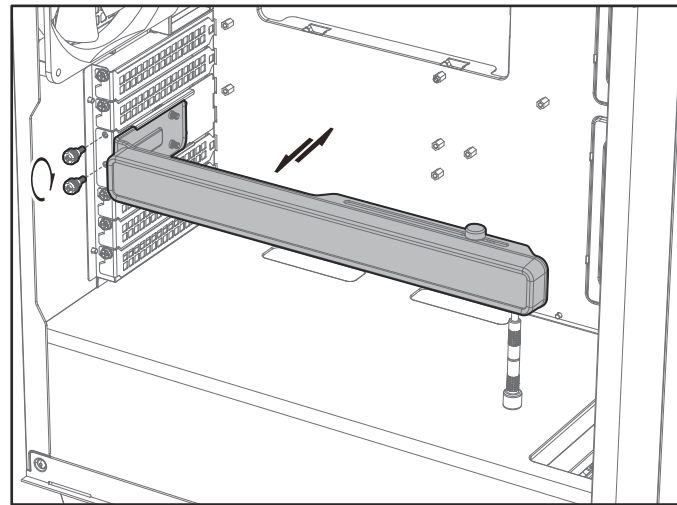

ST500 ARGB

UNIVERSAL GRAPHIC CARD HOLDER WITH ADDRESSABLE RGB

DEEPCOOL 

Step 1

Step 2

Step 3

Step 4

Step 5