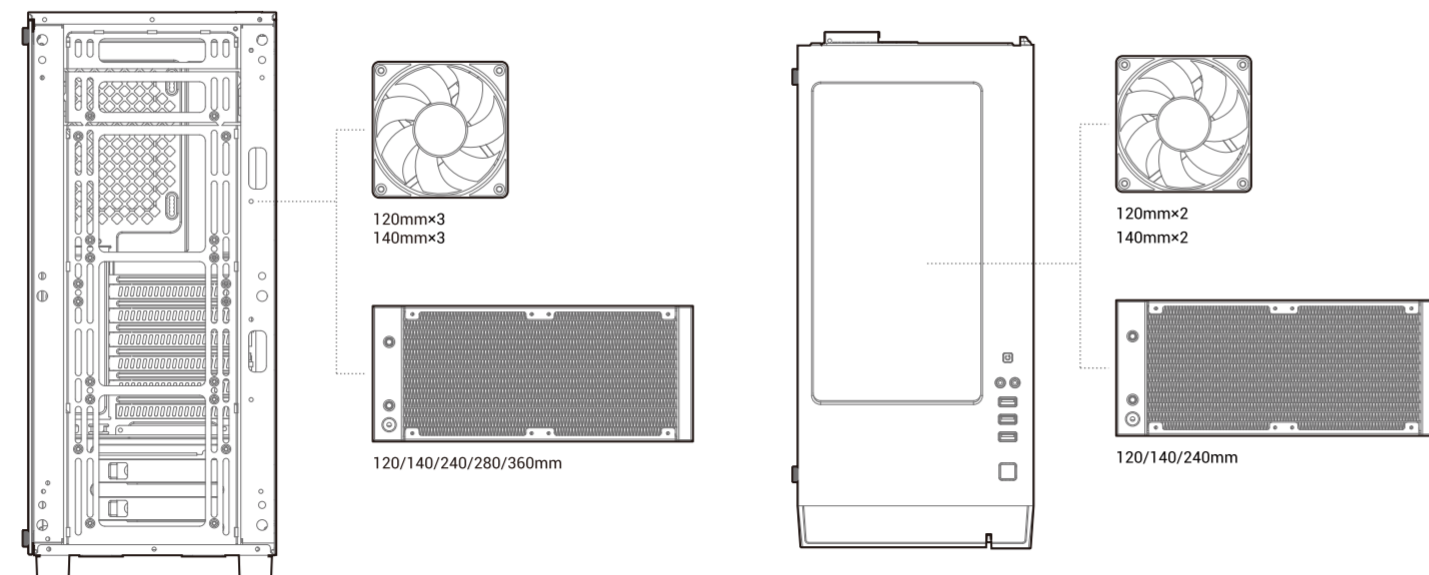

Removing the Tempered Glass Side Panel