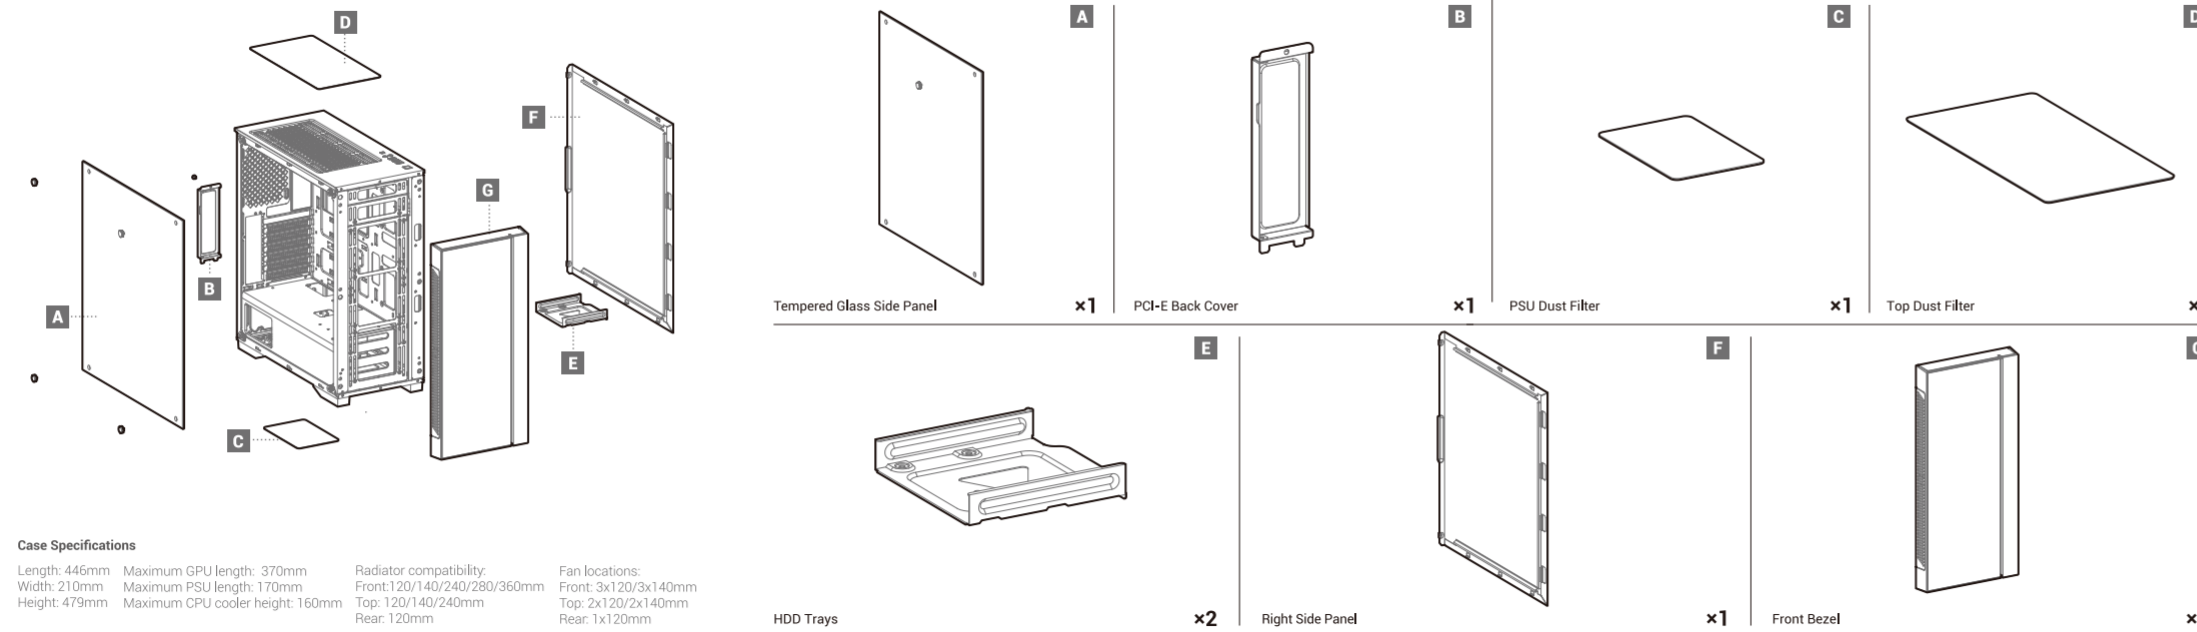

### Case Specifications

Length: 446mm    Maximum GPU length: 370mm    Radiator compatibility: Front: 120/140/240/280/360mm    Fan locations: Front: 3x120/3x140mm  
 Width: 210mm    Maximum PSU length: 170mm    Top: 120/140/240mm    Rear: 120mm  
 Height: 479mm    Maximum CPU cooler height: 160mm    Top: 2x120/2x140mm    Rear: 1x120mm