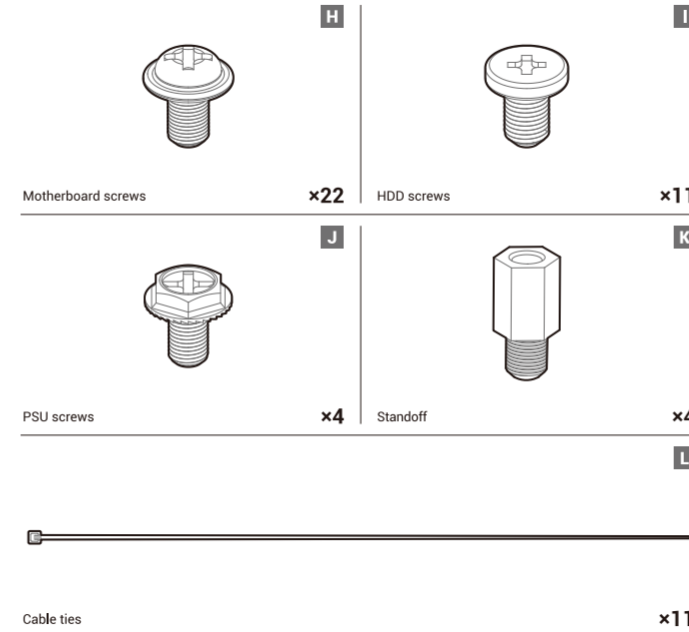

Accessory Kit Contents