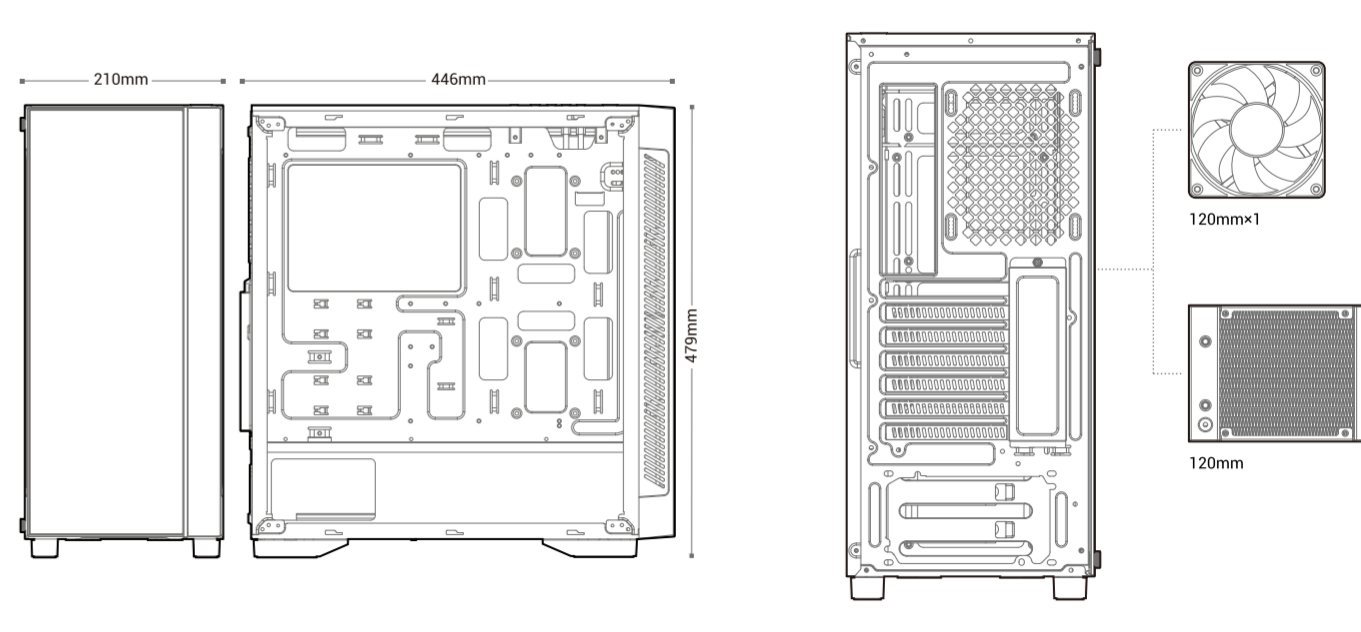

Specifications