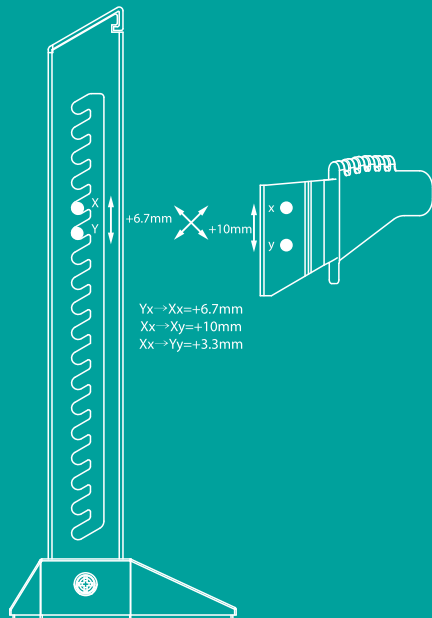

GH-01

User manual

Original sawtooth regulating mechanism, that comes with dual installation holes and capable of fine adjustment ($\pm 3.3/6.7/10\text{mm}$) of the supporting height.

EN For more information, please check our website at: www.deepcool.com