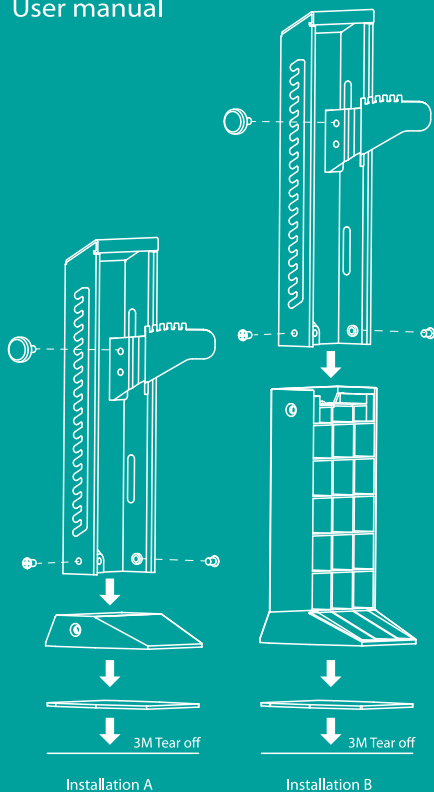

GH-01

User manual

Original sawtooth regulating mechanism, that comes with dual installation holes and capable of fine adjustment ($\pm 3.3/6.7/10\text{mm}$) of the supporting height.

EN For more information, please check our website at: www.deepcool.com